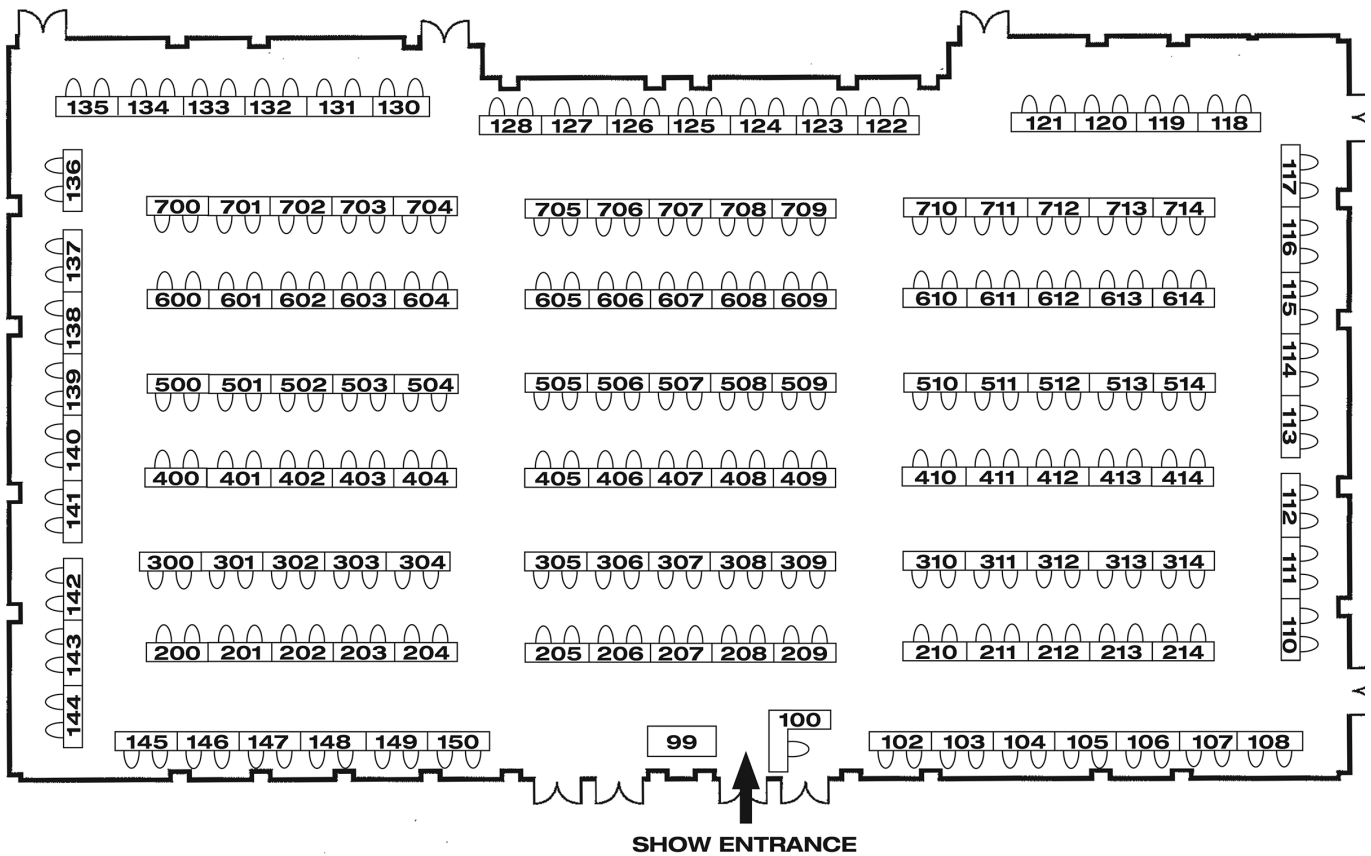

2022 NRHSA EXPO FLOOR PLAN AND PROPOSED EXHIBITOR LISTING

PROPOSED EXHIBITOR LIST

ACIMA	EMERY DISTRIBUTORS	ITALERI	REVOLUTION KITES
A MAIN DISTRIBUTORS	ESTES INDUSTRIES	JTT SCENERY	ROCK ISLAND HOBBIES
ACADEMY OF MODEL AERONAUTICS, INC.	EVAN DESIGN	K&S PRECISION METALS	ROUND 2
ACADEMY MODELS	EVERGREEN SCALE MODELS, INC	KADEE QUALITY PRODUCTS	ROYAL & LANGNICKEL
AEROTECH /RCS/QUEST	FASCINATIONS, INC.	KINETIC MODEL N. AMERICA	SALVINO'S JR MODELS
AFX/RACEMASTERS	FASTEDDY BEARINGS	KYOSHO AMERICA	SCALEXTRIC
AGES OF SAIL	FIREFOX TOYS LLC	LIGHTSPEED GLOBAL DIST.	SCHIFFER PUBLISHING
AIRFIX	FLEX INNOVATIONS	LOC PRECISION	SEAICH
ALPHA PRECISION ABRASIVES	FMS MODEL	MAGNUM ENTERPRISES	SIG MFG
AMERITRUST	FRSKY RC	MARKLIN, INC.	SPIN COPTER
AOSHIMA	FUTABA CORP. OF AMERICA	MISSION MODELS PREMIUM PAINT	STAX
ARRMA & AXIAL	GAMES WORKSHOP	MODEL RECTIFIER CORPORATION	STUPID RC PARTS CORP.
ARROWCOPTER, INC.	GREENLIGHT COLLECTIBLES	MOEBIUS MODELS	SULLIVAN PRODUCTS
ASSOCIATED ELECTRICS	GREPOW INC/GENS ACE	MOORE'S IDEAL PRODUCTS	TAMIYA AMERICA
ATLANTIS TOY AND HOBBY	GREX AIRBRUSH	MPI	TEAM KNK HARDWARE
ATLAS BRUSH CO.	GUNDAM	OHIO MODEL PRODUCTS	TRAXXAS
BCY SERVICES	HATTONS	OSEPP ELECTRONICS	TRI-TECHNICAL SYSTEMS, INC.
BLUE MARBLE	HEARTLAND HOBBY WHOLESALE	OXIDEAN MARINE	TRU SQUARE METAL PRODUCTS
BOB SMITH INDUSTRIES	HEXBUG	OWI INC.	UKIDZ LLC
BOOM RACING	HITEC RCD	PACIFIC STORE DESIGNS	UNIT BRICKS
BUDDY RC	HOBBY MANUFACTURERS ASSOCIATION	PAYMENT DEPOT	VANQUISH PRODUCTS
CABOOSE INDUSTRIES	HOBBY MERCHANDISER	PEGASUS HOBBIES	VP RACING FUELS
CASTLE CREATIONS	HOBBYNETICS	PLASTRUCT INC	WINDYRIDGE ENTERPRISES D/B/A WES'S
CEN RACING	HOBBYTYME	PLUS-PLUS	MODEL CAR CORNER
CIS ASSOCIATES	HORIZON HOBBY, LLC	PRO-LINE RACING	WOODLAND
COMMON SENSE	HORNBY-AMERICA	QUEST ROCKETS	ZAP GLUE
DARON WORLDWIDE TRADING	HOUSE OF BALSA	RC4WD	
DISCOVER WITH DR. COOL	HRP DISTRIBUTING, INC.	REDCAT RACING	
DU-BRO PRODUCTS	IMEX MODEL COMPANY	REEFS RC PRODUCTS	